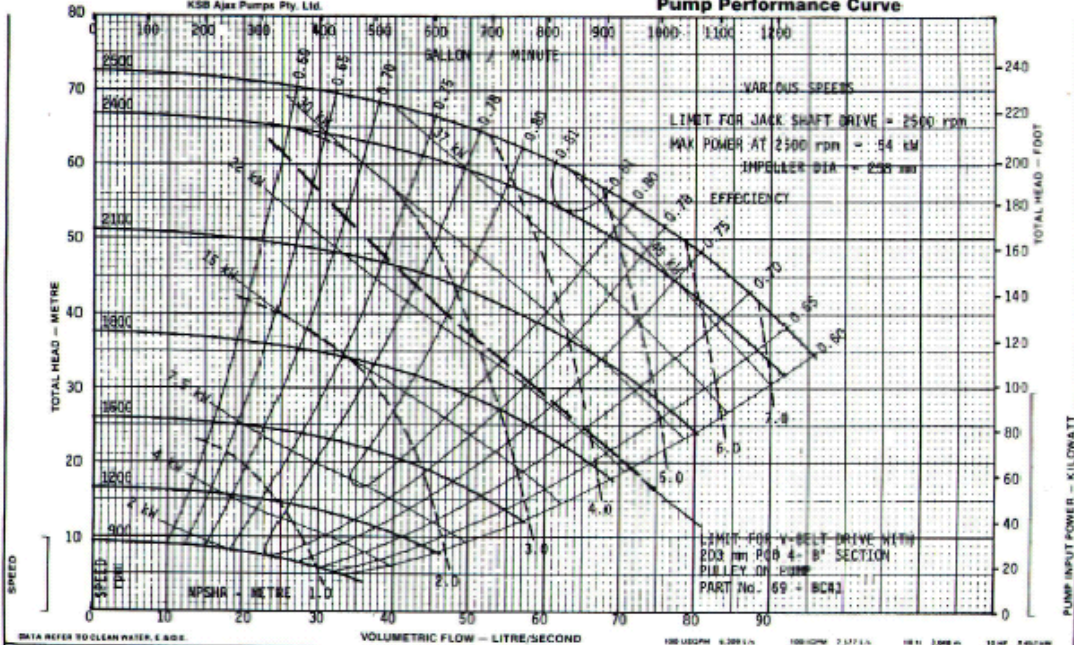

KSB Ajax Pumps Pty. Ltd.

Pump Performance Curve

CLIENT & REFERENCE	DATA SHOWN FOR IRON AND GUNMETAL CONSTRUCTION	Order No.	NOMINAL SPEED 900 rpm to 2500 rpm	Ajax I.S. MODEL 100-250	CURVE No.
		13732			PE-417
		Pl. 15.1			DATE 20-9-85 ISSUE 4