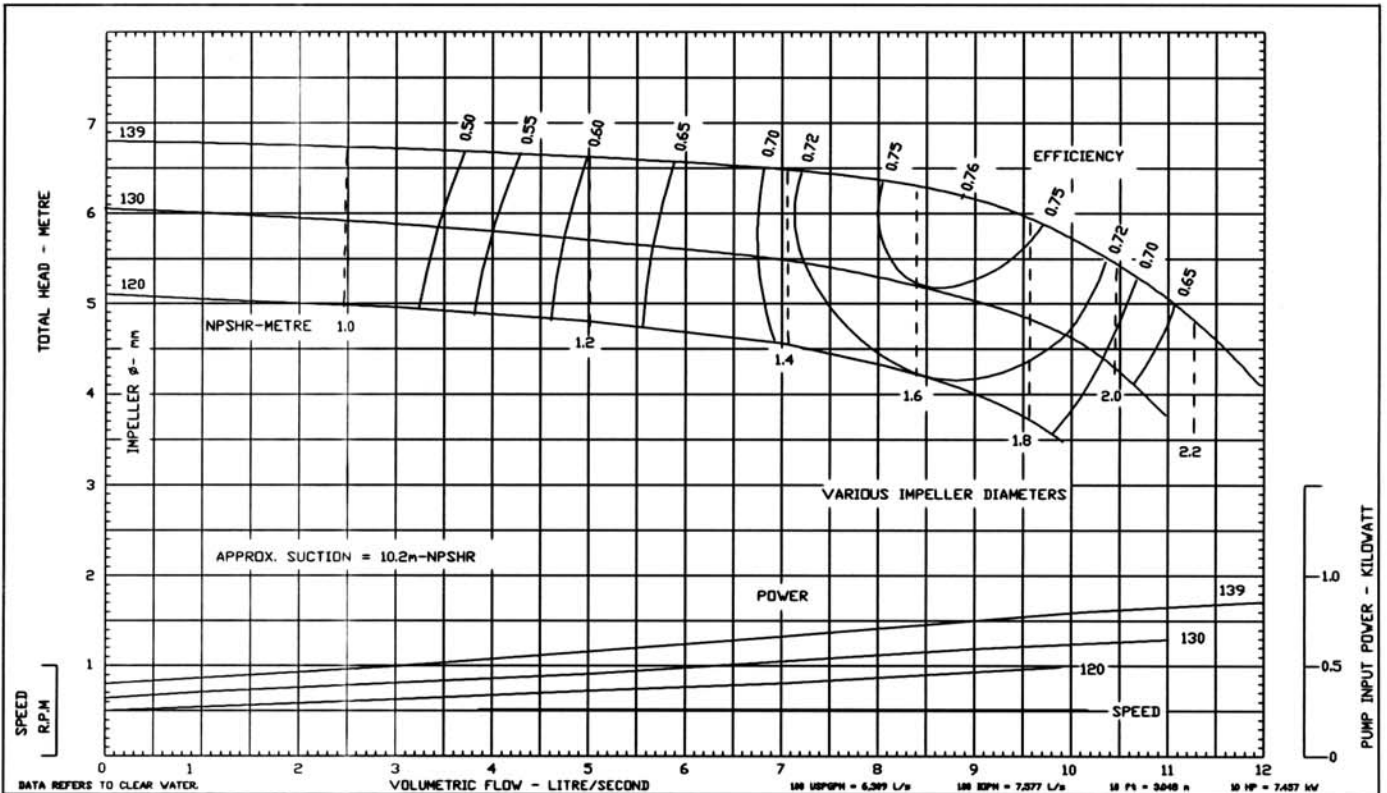

ELITE E50-13	Performance to AS 2417 Part 2 (ISO 2548 Class C)	KGB Ajax Pumps	NOMINAL SPEED 1450 RPM	CURVE NO. PT - 2048	DATE 28-8-97	ISSUE 3